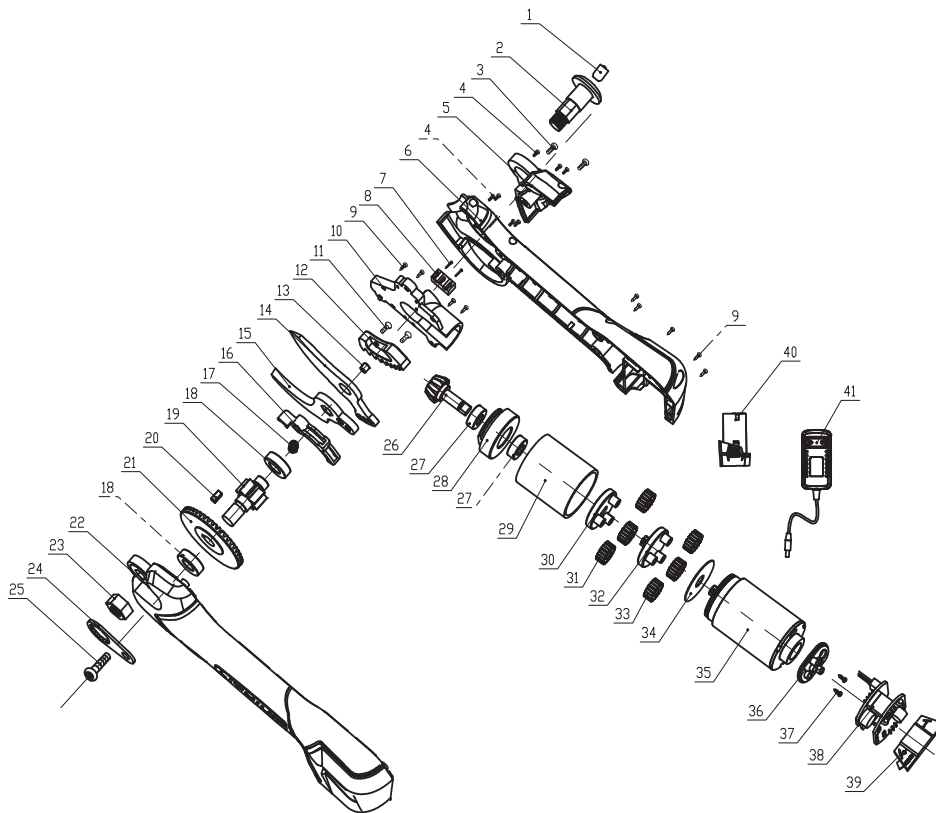

## SPARE PARTS LIST OF PRUNING SHEARS RD-PSH01

1	oil needle
2	bolt
3	screw 3x8
4	screw 2.5x8
5	gear box cover
6	right housing
7	screw 2x10
8	micro switch
9	screw 3x10
10	seat
11	screw 3x6
12	blade gear
13	cylinder
14	top blade
15	down blade
16	trigger
17	trigger spring
18	bearing 688
19	axle gear
20	key
21	big gear
22	left housing
23	nut M8
24	fixing plate
25	screw 5x12
26	small gear
27	bearing 686
28	gear seat
29	inner ring
30	gear plate II
31	driving gear
32	gear plate I
33	driving gear
34	flat pat
35	motor assy
36	power indicator

37	screw 3x6
38	controller
39	foot
40	battery
41	charger

EXPLODED VIEW OF PRUNING SHEARS RD-PSH01